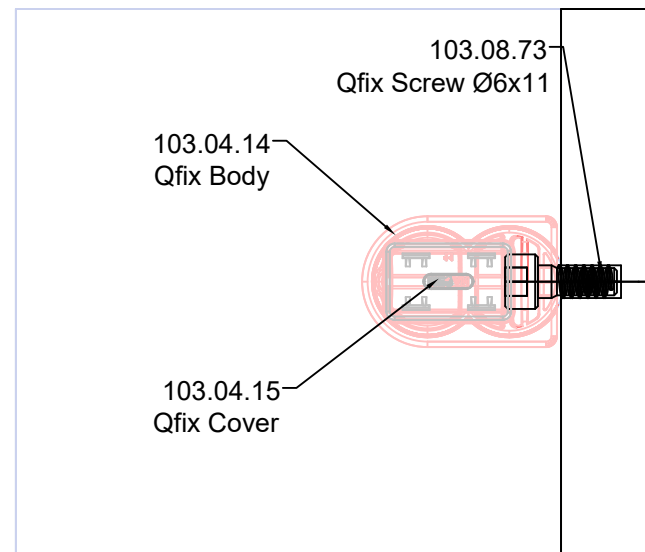

MESAN QFix CONNECTION SYSTEM

USAGE TYPE 01

USAGE TYPE 02

USAGE TYPE 03

Suitable Dowels

102-04-04	102-05-02
$\text{\O}8 \times 13$ (M 6) Metal Dowel	$\text{\O}8 \times 13$ (M 6) Plastic Dowel