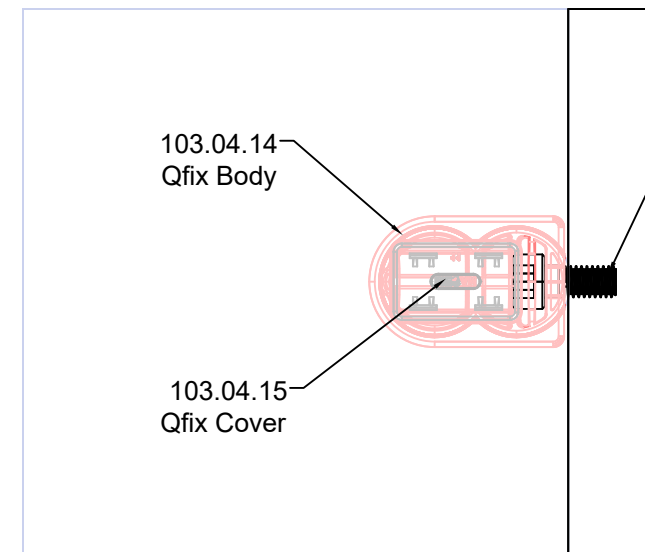

MESAN QFix CONNECTION SYSTEM

USAGE TYPE 01

USAGE TYPE 02

USAGE TYPE 03

Suitable Dowels

102-04-04	102-05-02
$\text{\O}8 \times 13$ (M 6) Metal Dowel	$\text{\O}8 \times 13$ (M 6) Plastic Dowel