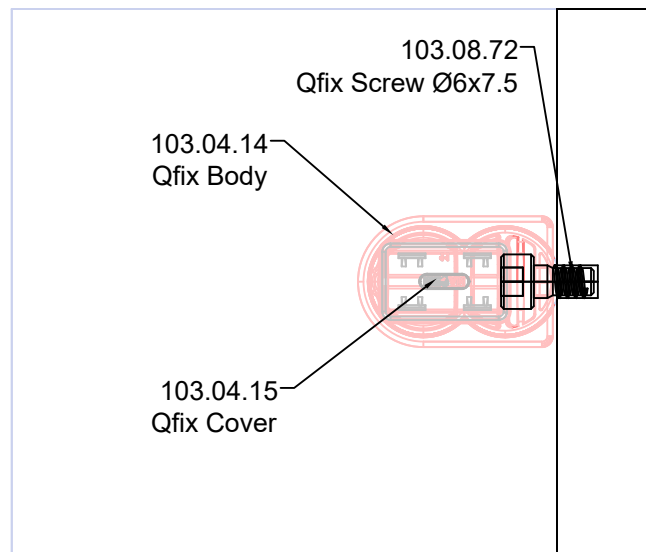

MESAN QFix CONNECTION SYSTEM

USAGE TYPE 01

USAGE TYPE 02

USAGE TYPE 03

Suitable Dowels

102-04-04	102-05-02
$\text{\O}8 \times 13$ (M 6) Metal Dowel	$\text{\O}8 \times 13$ (M 6) Plastic Dowel